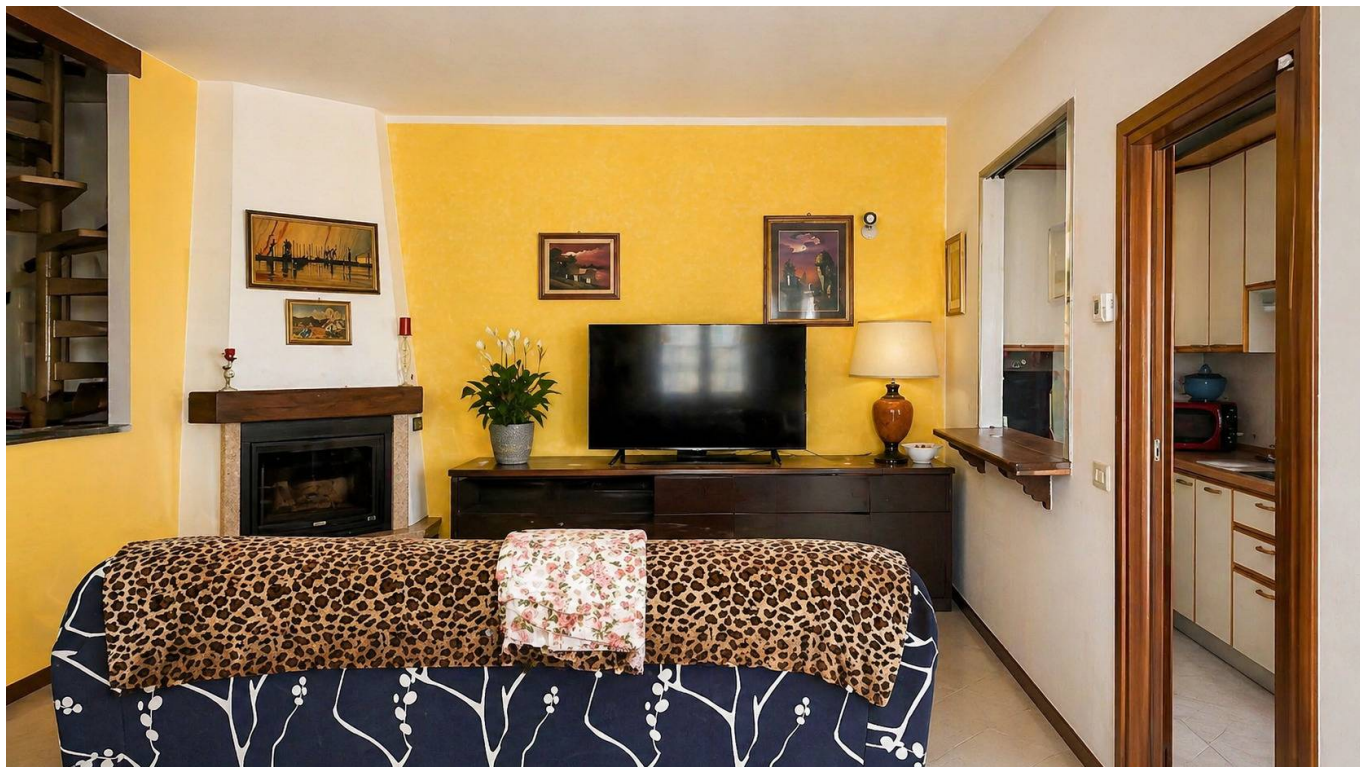

for sale in Voghiera
Gualdo
€ 129.000
Ref. 285mb

137 sq.m. | Bathrooms: 2 | Bedrooms: 2 | Rooms: 5

Large two-level solution with attic, garage and garden

In Voghiera, in the Gualdo area, 14 km from Ferrara (≈15 min.), in a quiet, small-unit setting, we offer a rented apartment on the upper floor, with a current lease, on two levels: ideal for those seeking large spaces at a competitive price.

Composition:

- living room and dining room with pellet-fired fireplace
- separate kitchenette
- 2 bedrooms (double + single)
- bath
- balcony on two sides

Attic floor:

- large room that can be used as a third bedroom/study
- second bathroom